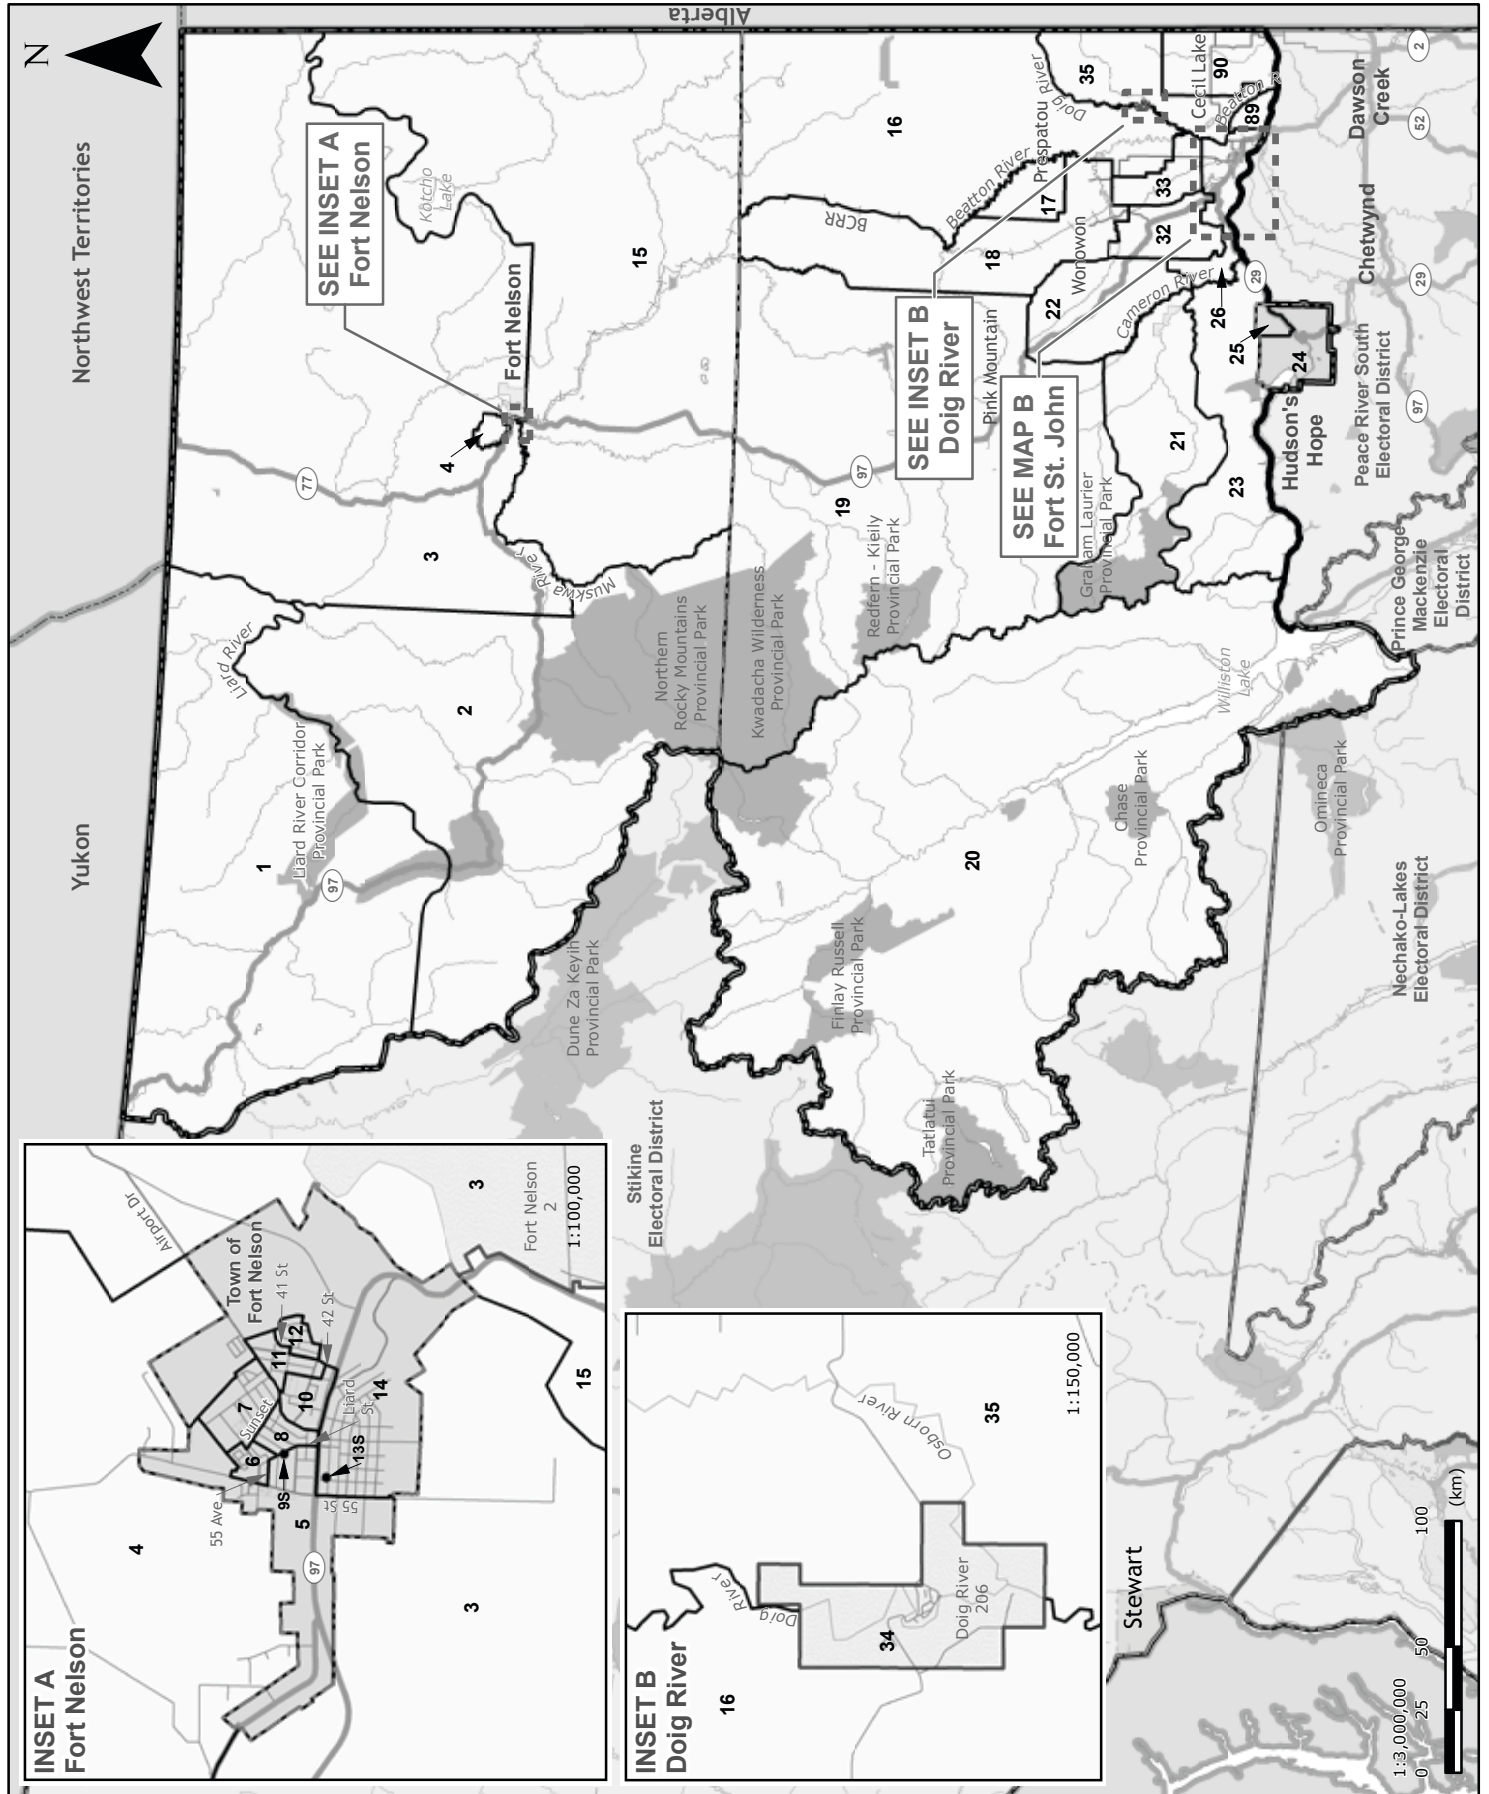

Peace River North (PCN)
MAP A - Peace River North Electoral District

Peace River North (PCN)
Voting results by voting area

Statement of Votes
 39th Provincial General Election
 May 12, 2009

	Jackie Allen	Suzanne Arntson	Arthur A. Hadland	Liz Logan	Pat Pimm	Total valid votes	Rejected ballots	Registered voters
	NDP	REFD	IND	GP	LIB			
Advance voting								
District of Taylor Administrative Office	14	0	45	10	61	130	1	
Fort Nelson Community Centre	69	0	24	48	83	224	6	
Pearkes Centre	10	0	40	8	19	77	0	
Stonebridge Hotel	152	12	433	184	731	1,512	3	
General voting								
Voting area								
1 *1	-	-	-	-	-	-	-	17
2 *1	-	-	-	-	-	-	-	39
3 *1	27	0	7	29	28	91	2	262
4	22	0	14	12	71	119	1	315
5	34	0	9	7	47	97	0	355
6	27	0	6	18	47	98	0	309
7	27	0	13	24	22	86	1	330
8 *2	30	1	8	11	22	72	0	306
9S *2	-	-	-	-	-	-	-	9
10	17	0	11	7	37	72	0	323
11	36	0	8	5	26	75	0	324
12	41	0	11	11	26	89	0	370
13S *2	-	-	-	-	-	-	-	20
14	20	0	8	10	30	68	0	316
15	2	0	7	22	1	32	0	188
16	7	0	65	10	52	134	2	243
17	5	0	28	1	12	46	0	149
18	6	0	28	5	21	60	0	146
19	1	0	23	0	8	32	0	65
20 *3	10	1	26	11	37	85	0	106
21 *4	-	-	-	-	-	-	-	51
22	6	1	15	1	11	34	0	68
23	2	0	19	1	6	28	0	57
24	36	0	82	11	41	170	0	345
25	32	2	85	18	47	184	0	365
26 *4	-	-	-	-	-	-	-	19
27	13	1	57	4	44	119	1	254
28 *3	-	-	-	-	-	-	-	389
29	7	0	45	6	59	117	0	281
30	15	1	43	8	64	131	0	315
31	11	0	44	12	79	146	0	373
32	12	1	61	4	50	128	0	328
33	6	3	85	6	81	181	2	384
34 *5	6	0	53	8	39	106	0	31
35	6	0	106	8	42	162	1	289
36	8	0	37	5	51	101	0	236
37	7	0	32	8	44	91	0	222
38	6	1	32	11	71	121	0	322
39	10	0	47	3	45	105	1	328
40	16	0	21	9	58	104	1	363

Candidate elected:

Pat Pimm (LIB)

*1 Voting areas 1, 2 and 3 combined

*2 Voting areas 8, 9S and 13S combined

*3 Voting areas 20 and 28 combined

*4 Voting areas 21, 26 and 65 combined

*5 Voting areas 34 and 90 combined

*6 Voting areas 56S, 57S, 58S, 59S, 60 and 63S combined

*7 Voting areas 77 and 78 combined