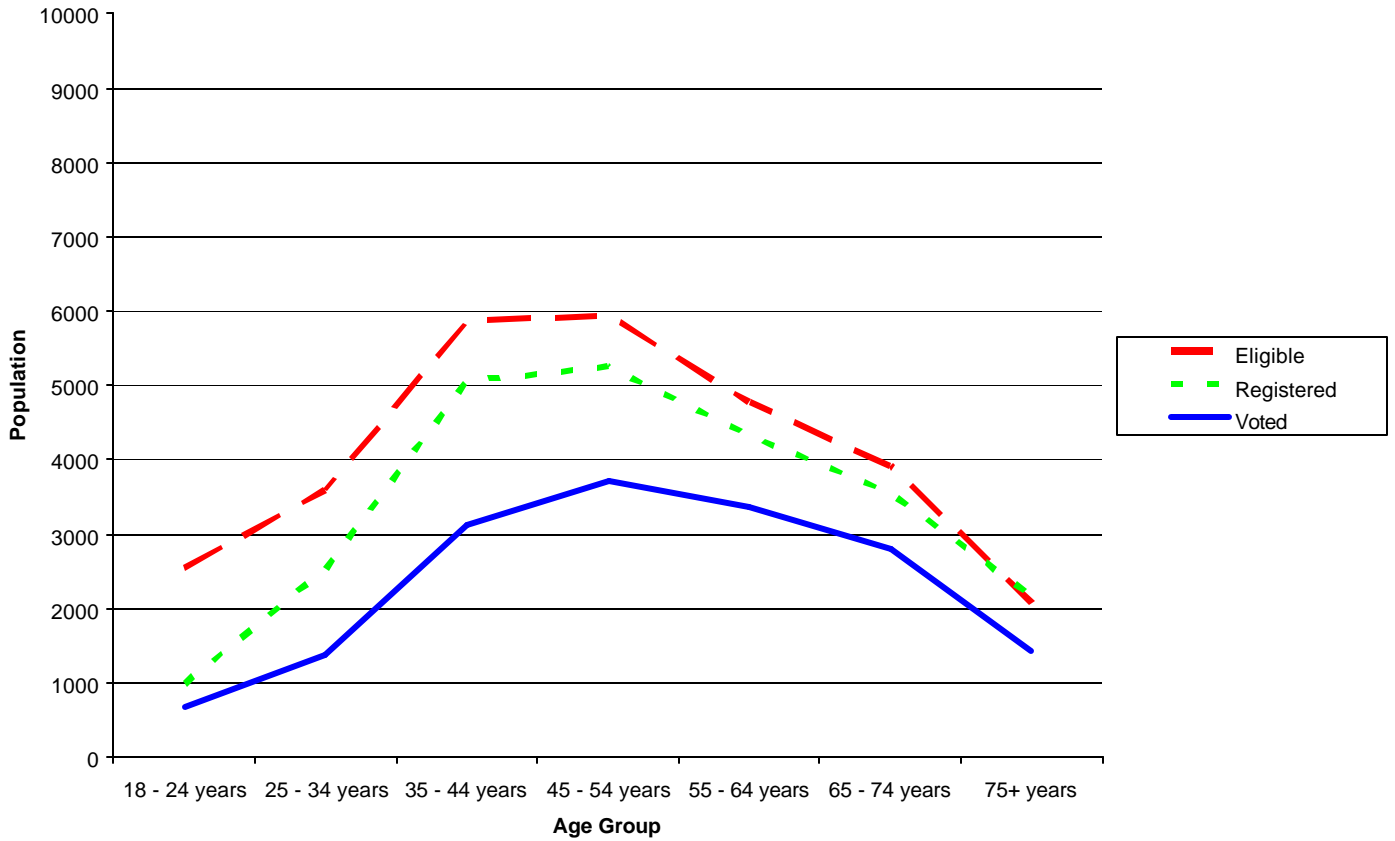

## YAL - Yale-Lillooet Voter Participation Counts - May 16, 2001

YAL - Yale-Lillooet

# of eligible voters	2405	3390	5530	5610	4505	3695	1960	27095
# of registered voters	986	2527	5057	5256	4332	3553	2164	23875
# voters who voted	677	1372	3120	3714	3360	2813	1442	16498
% of eligible voters who are registered	41%	75%	91%	94%	96%	96%	110%	88%
% of eligible voters who voted	28%	40%	56%	66%	75%	76%	74%	61%
% of registered voters who voted	69%	54%	62%	71%	78%	79%	67%	69%
Age Groups	18 - 24 years	25 - 34 years	35 - 44 years	45 - 54 years	55 - 64 years	65 - 74 years	75+ years	Total