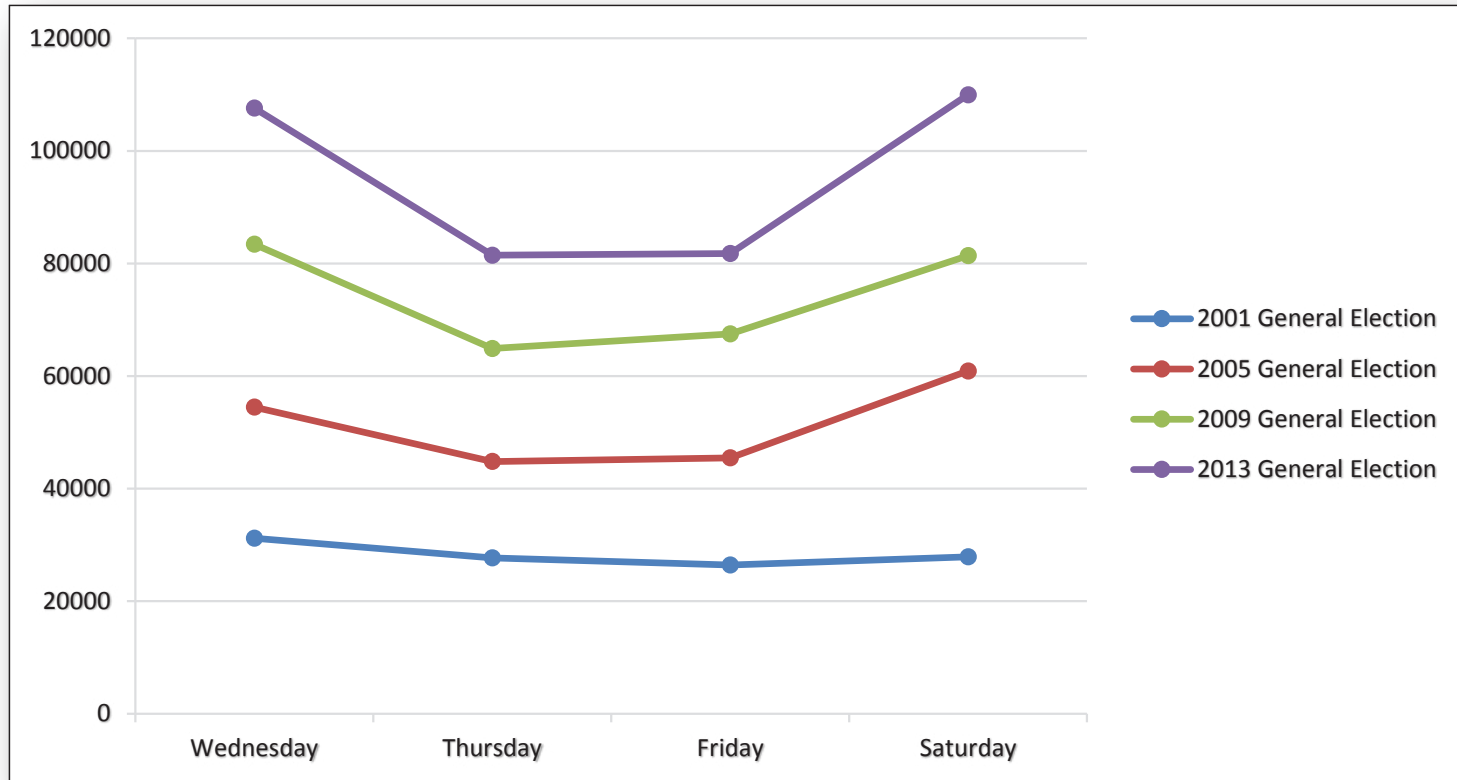

Advance voting turnout: 1996 to 2013

Advance voting turnout by day: 2001 to 2013

Advance voting hours:
 2001, 2005 - Noon to 9 p.m.
 2009, 2013 - 8 a.m. to 8 p.m.