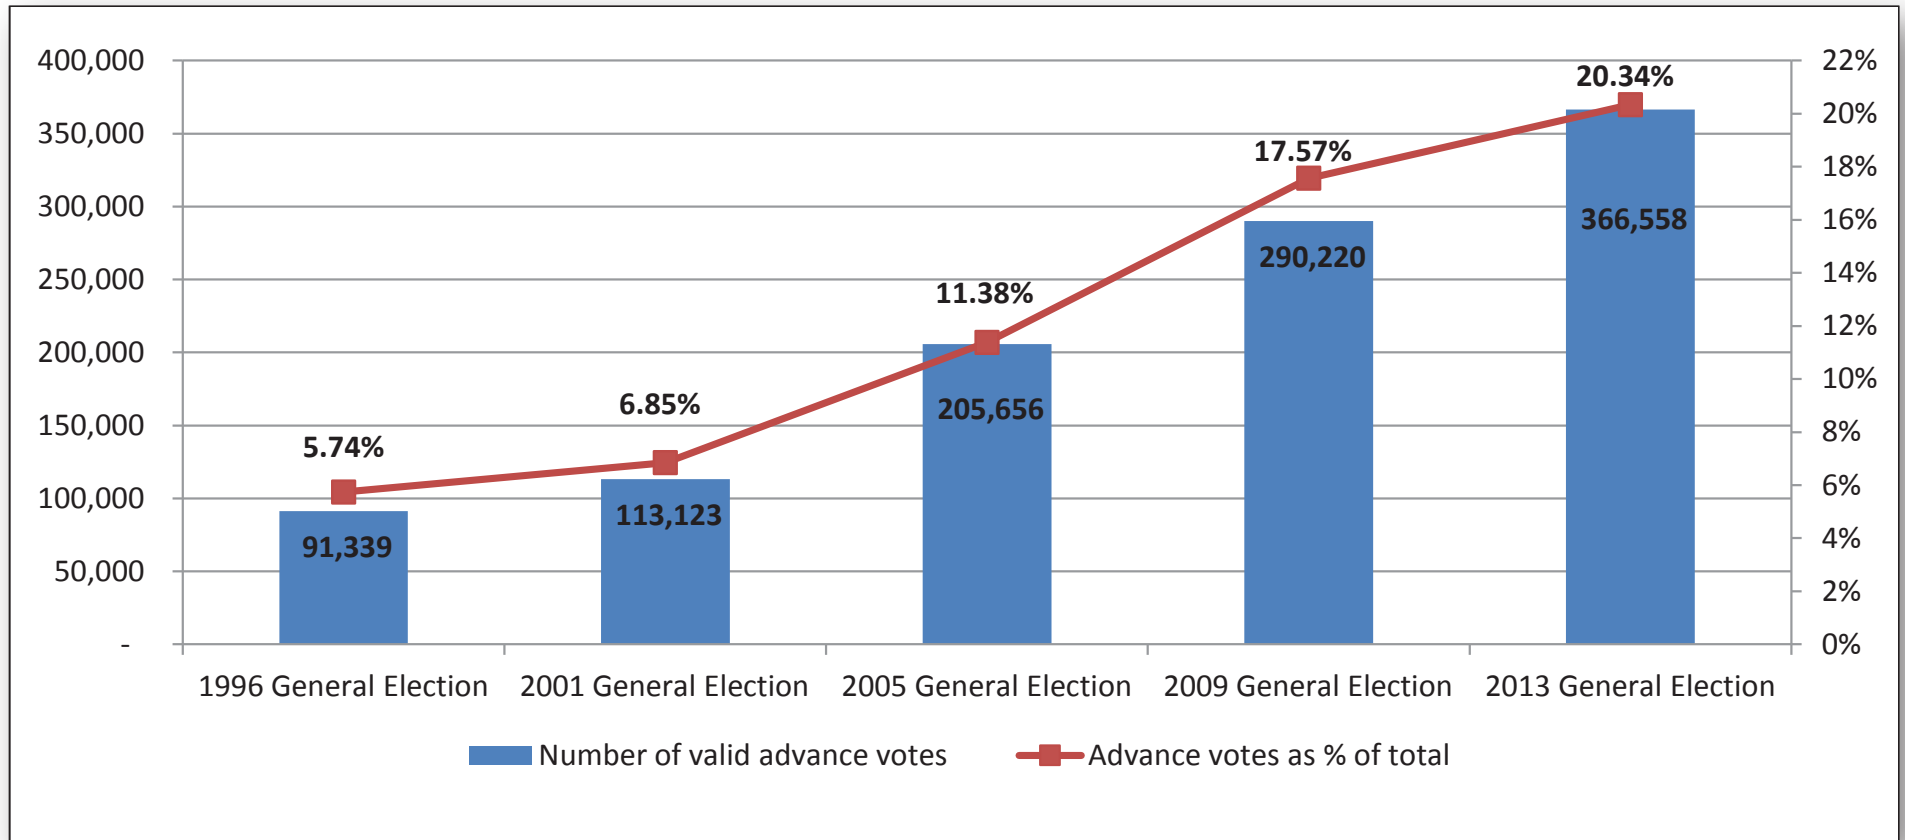

Advance voting turnout: 1996 to 2013

Advance voting turnout by day: 2001 to 2013

Advance voting hours:
 2001, 2005 - Noon to 9 p.m.
 2009, 2013 - 8 a.m. to 8 p.m.