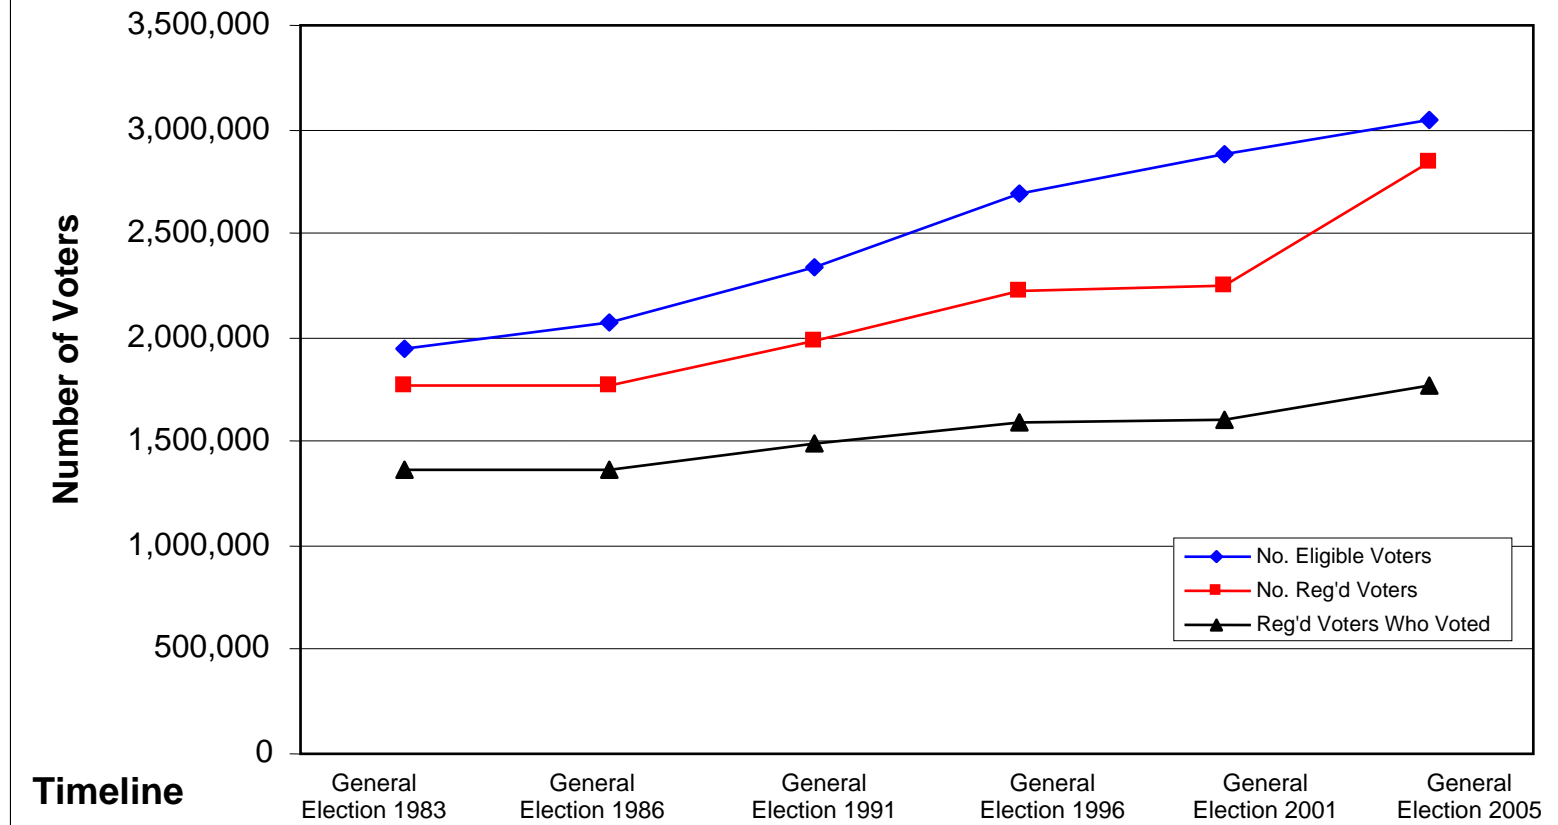

BC Voter Participation: 1983 to 2005

	Number of Eligible Voters	Number of Registered Voters	Registered Voters Who Voted	% Eligible Voters Registered	% Registered Voters Who Voted	% Eligible Voters Who Voted
General Election 1983	1,947,617	1,768,063	1,373,018	90.78%	77.66%	70.50%
General Election 1986	2,076,366	1,770,000	1,366,193	85.25%	77.19%	65.80%
General Election 1991	2,331,871	1,989,054	1,493,200	86.30%	75.07%	64.03%
General Election 1996	2,694,537	2,227,424	1,592,655	82.66%	71.50%	59.11%
General Election 2001	2,885,714	2,254,920	1,599,765	77.14%	70.95%	55.44%
General Election 2005	3,049,153	2,845,284	1,774,269	93.31%	62.36%	58.19%

Source: Elections BC and BC Stats