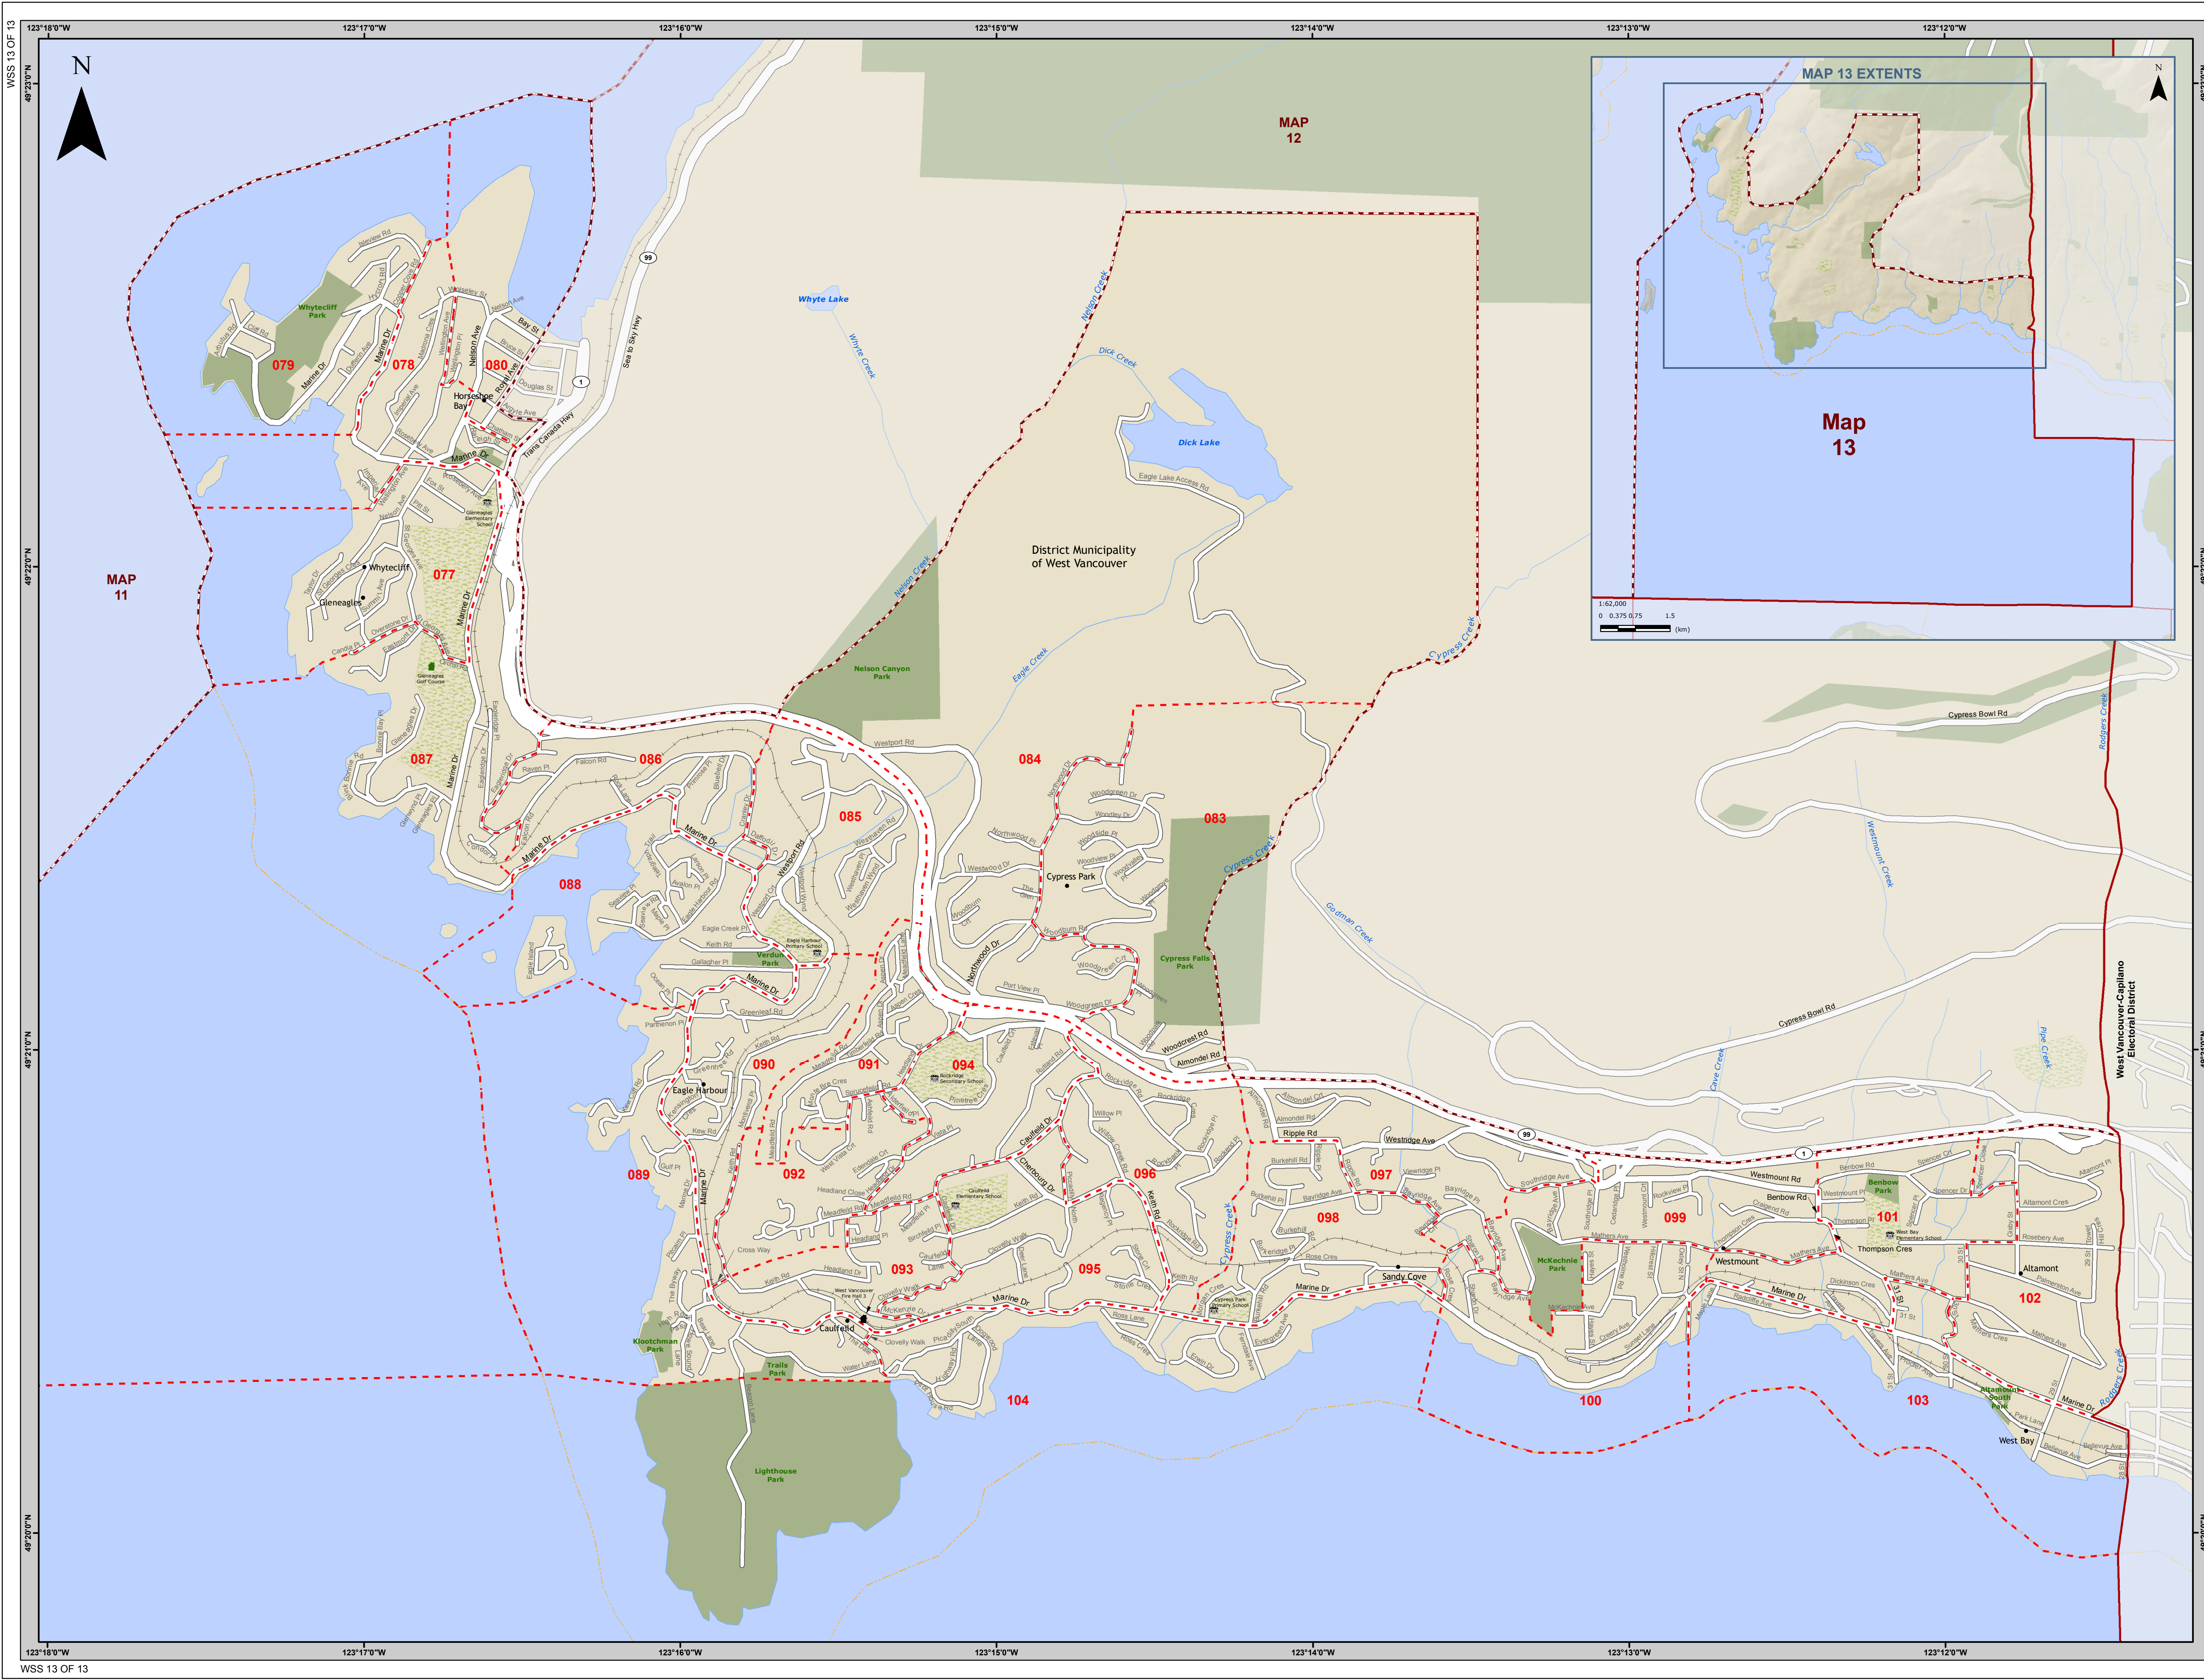

ELECTIONS BC
A non-partisan Office of the Legislature

Phone: (250) 387-5305 Toll-free: 1-800-661-8683 TTY: 1-888-456-5448
Fax: (250) 387-3278 Toll-free Fax: 1-800-464-6665
Email: electionsbc@elections.bc.ca Website: www.elections.bc.ca