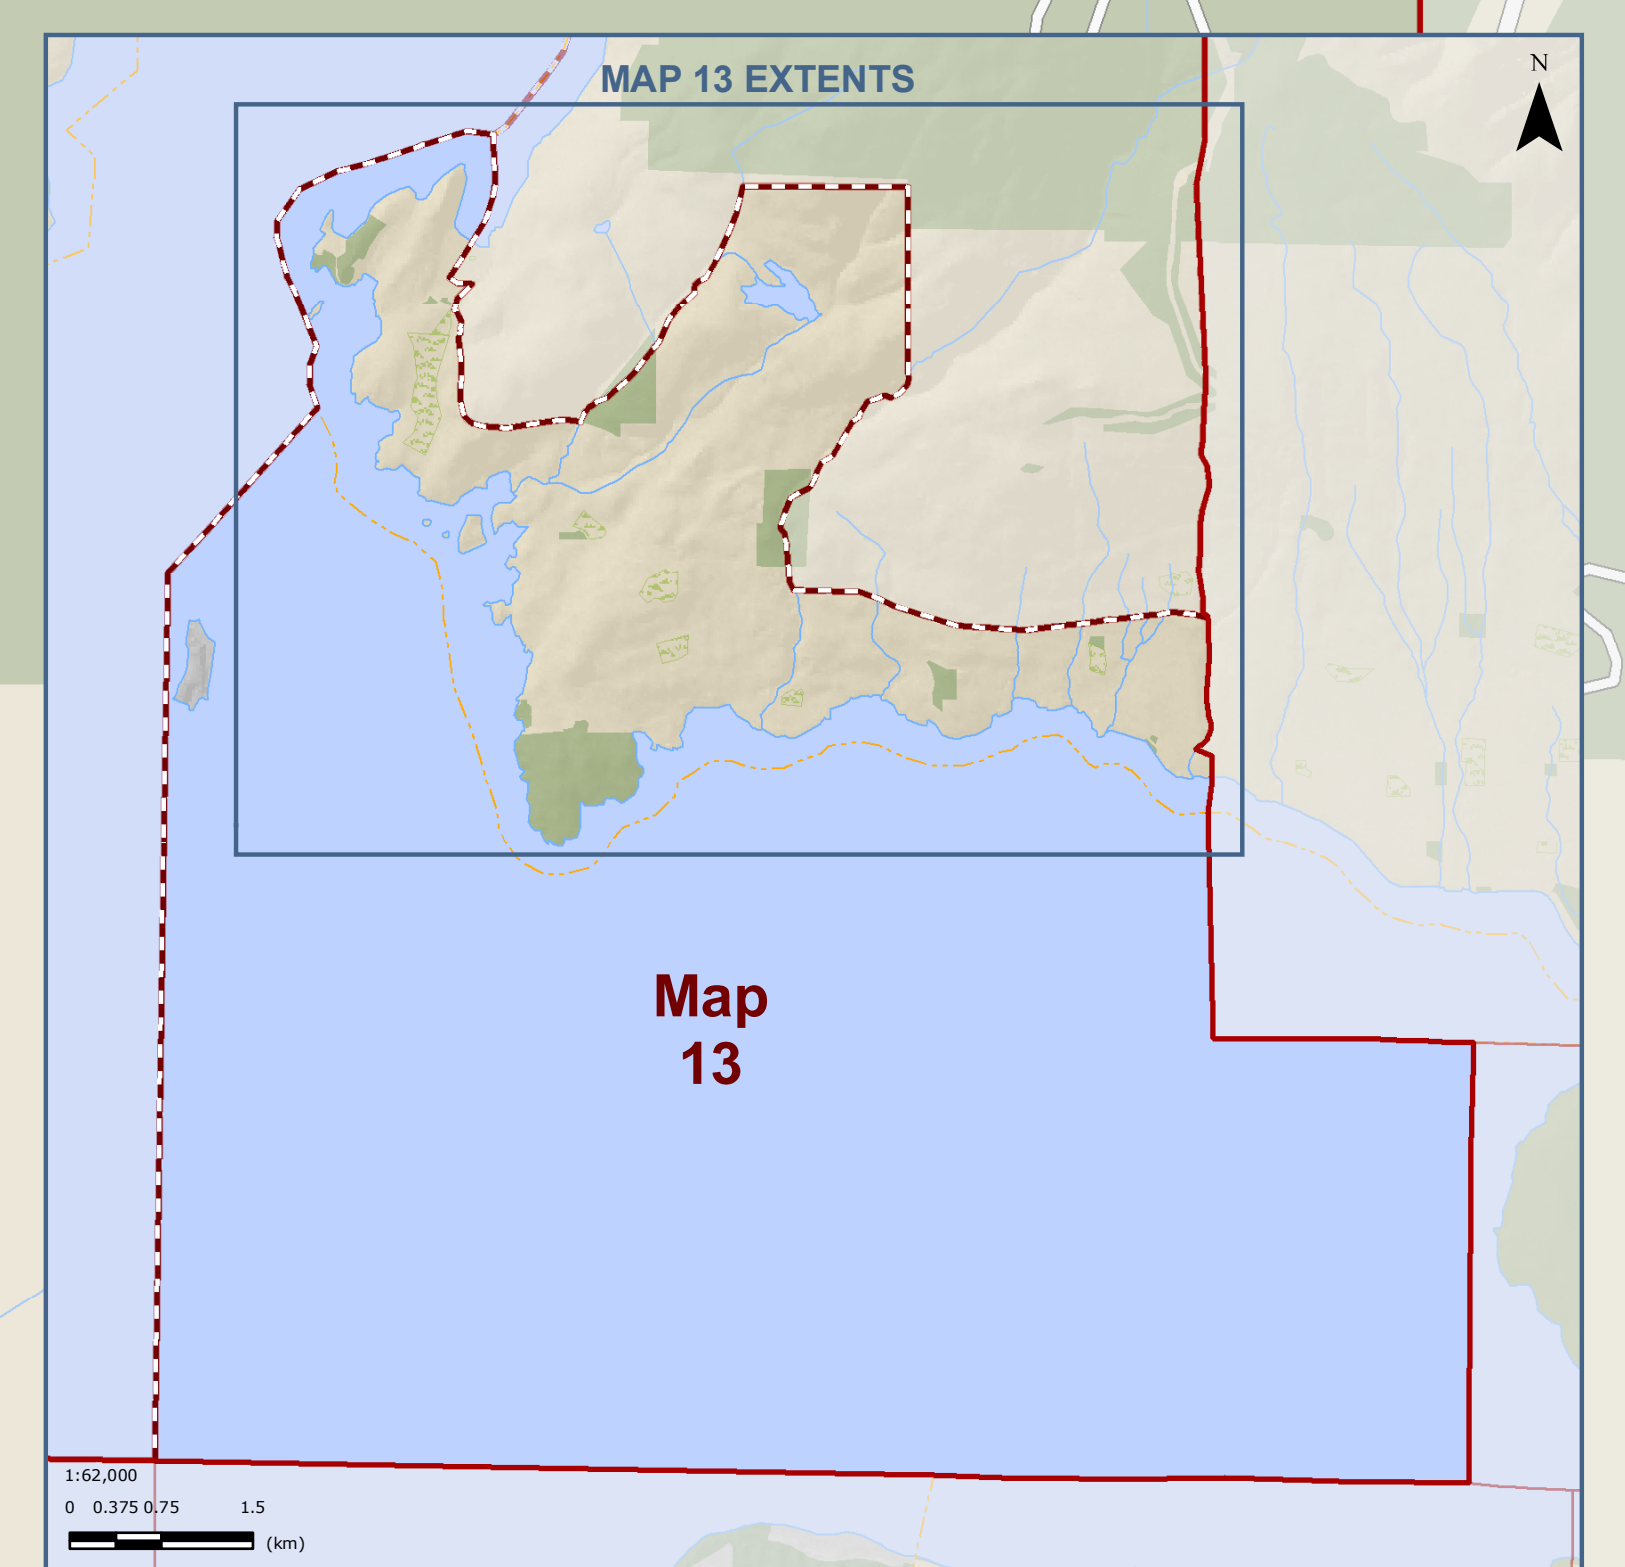

ELECTIONS BC
A non-partisan Office of the Legislature

Phone: (250) 387-5305 Toll-free: 1-800-661-8683 TTY: 1-888-456-5448
Fax: (250) 387-3278 Toll-free Fax: 1-800-464-6665
Email: electionsbc@elections.bc.ca Website: www.elections.bc.ca