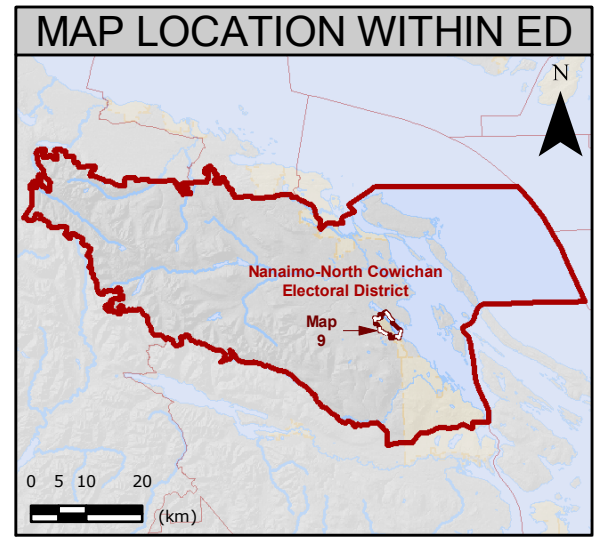

ELECTIONS BC
A non-partisan Office of the Legislature

Phone: (250) 387-5305
Fax: (250) 387-2078
Email: electionsbc@elections.bc.ca

Toll-free: 1-800-661-1177
Toll-free Fax: 1-800-661-0969
Website: www.elections.bc.ca