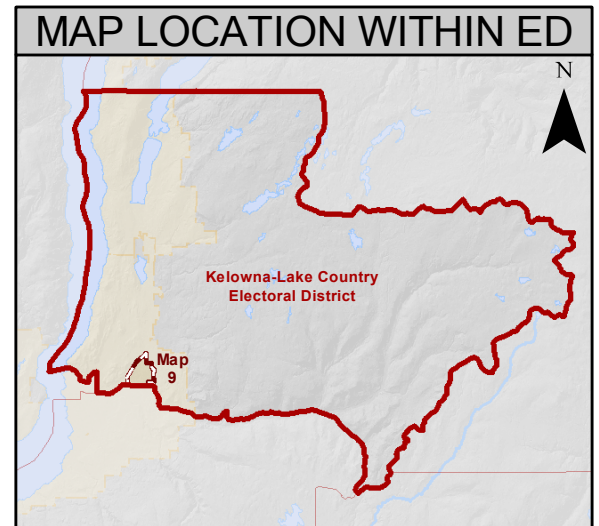

Map 6

Map 11

Map 9

Map 8

Map 10

Rutland
Kelowna-Mission
Electoral District

KELOWNA-LAKE COUNTRY KLA MAP - 9 OF 13

Creation Date: Nov/20/2008
Map ID: KLA09_RE20080506_20081218
Scale: 1:5,000
Projection: Albers Equal Area Conic
Datum: NAD 83

LEGEND	
	Point Voting Area
	Site-Based Voting Area
	Address Point
	Airport
	Cemetery
	Community
	Halls
	Hospital
	Golf Course
	School
	Railway
	Highway
	Road
	Watercourse
	Waterbody
	Greenspace
	Park
	Indian Reserve
	Administrative Boundary
	Voting Area Boundary
	VANMap Boundary
	Neighbouring ED
	ED Boundary

POINT VOTING AREAS		
Pt. VA	Address	City
096	780 Houghton Rd	Kelowna
096	727 Houghton Rd	Kelowna
096	720 Houghton Rd	Kelowna
096	709 Houghton Rd	Kelowna
096	669 Houghton Rd	Kelowna
098	401 Falk Cr	Kelowna
098	255 Houghton Rd	Kelowna
098	255 Aurora Cres	Kelowna
098	200 Holywood Rd N	Kelowna
098	445 Franklin Rd	Kelowna
098	475 Franklin Rd	Kelowna
098	525 Franklin Rd	Kelowna
098	715 Leathhead Rd	Kelowna
098	815 Leathhead Rd	Kelowna

SITE-BASED VOTING AREAS		
SVA Facility Name	Address	City
1215 Sun Home Village in Rutland	1215 Rutland Rd N	Kelowna

VOTING AREAS ON MAP			
093	111	120	129
094	112	121S	130
096	113	122	131
096	114	123	132
097	115	124	133
098	116	125	134
098	117	126	
098	118	127	
100	119	128	
101	119	128