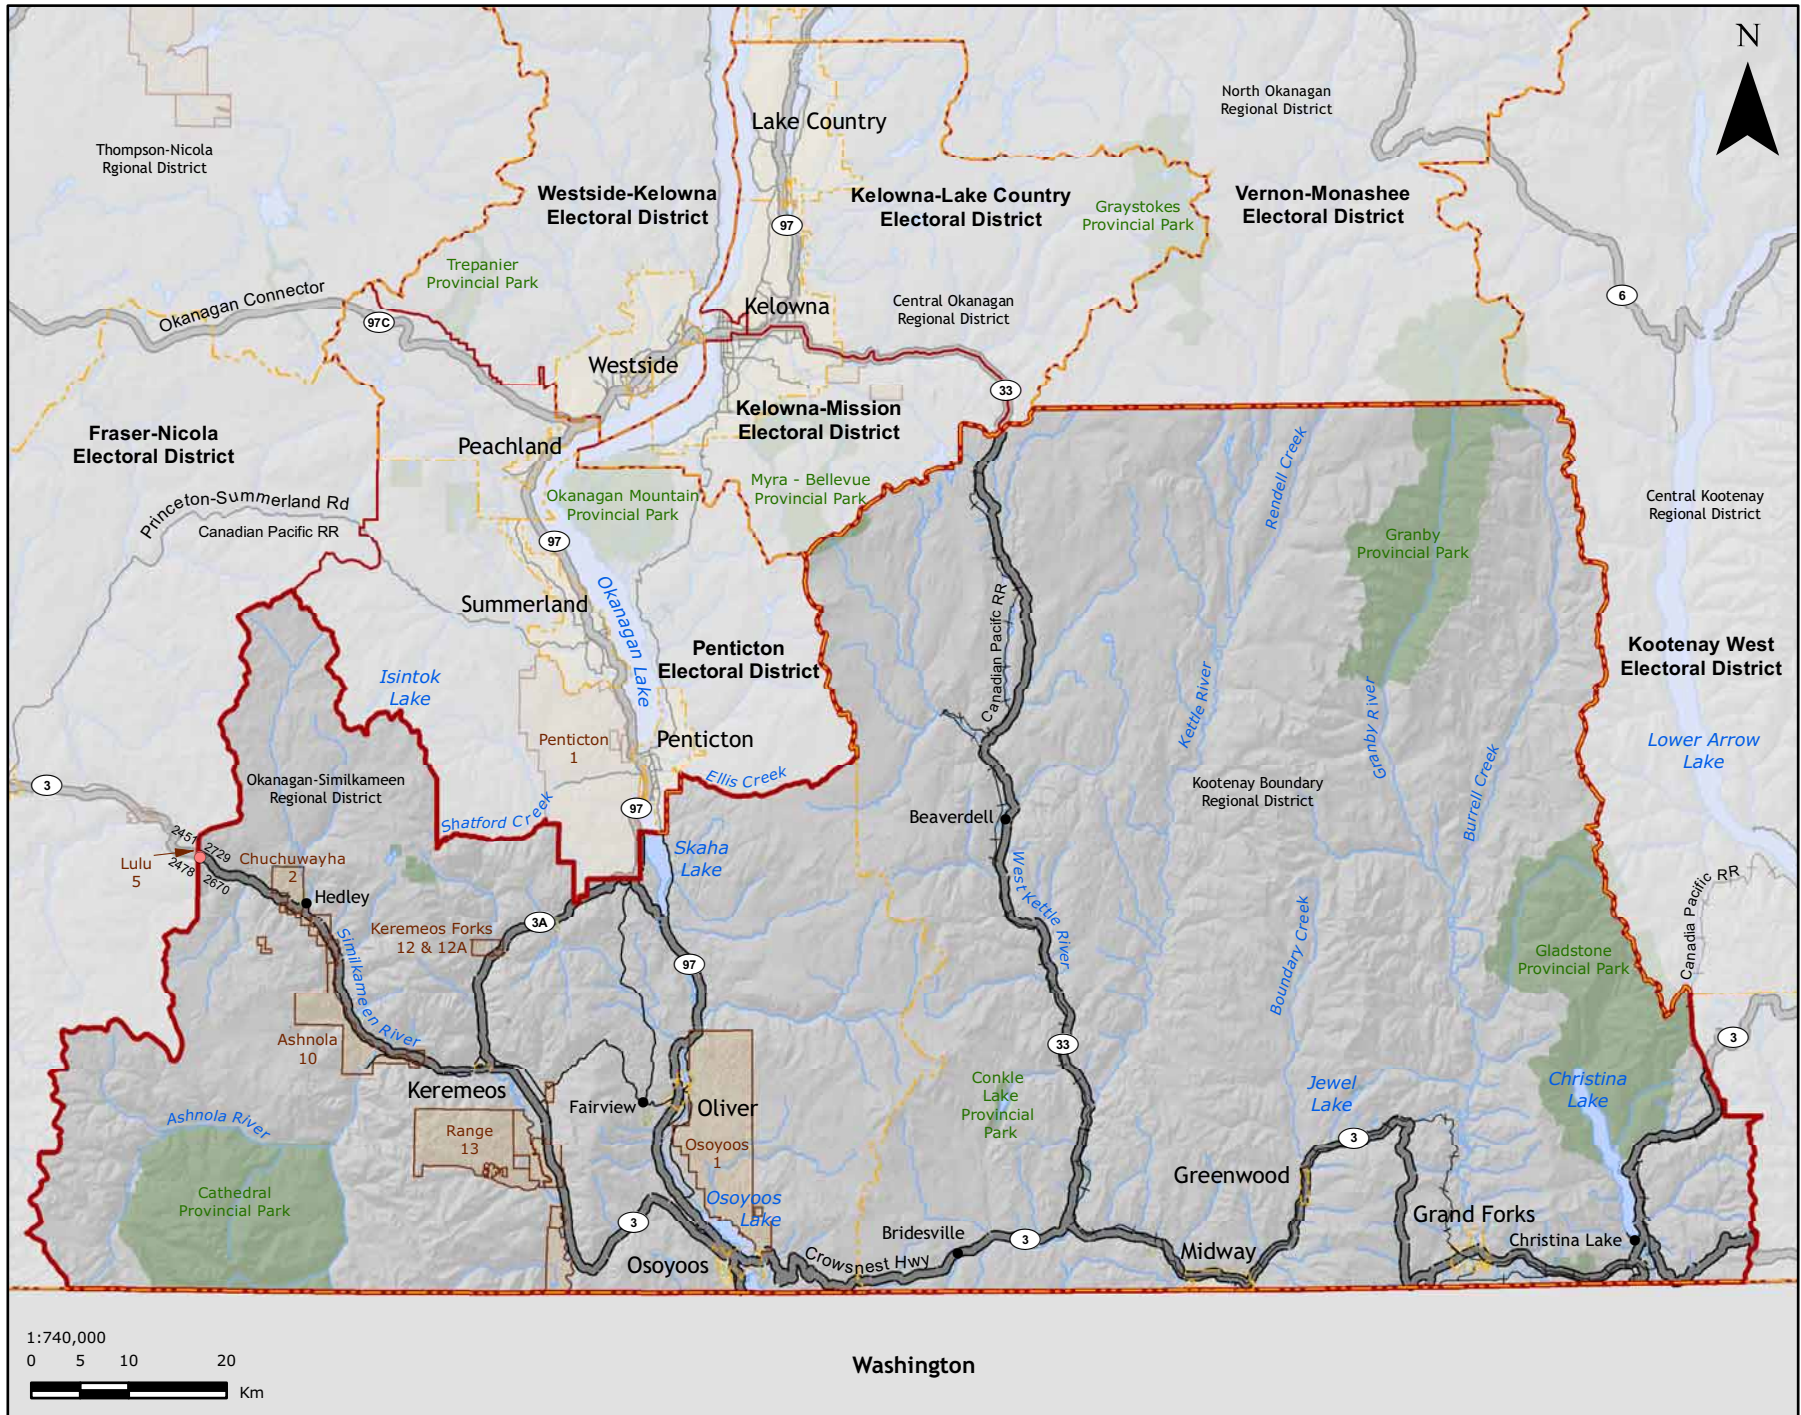

Boundary-Similkameen Electoral District Map Redistribution 2008

1:740,000

0 5 10 20

Km

Washington