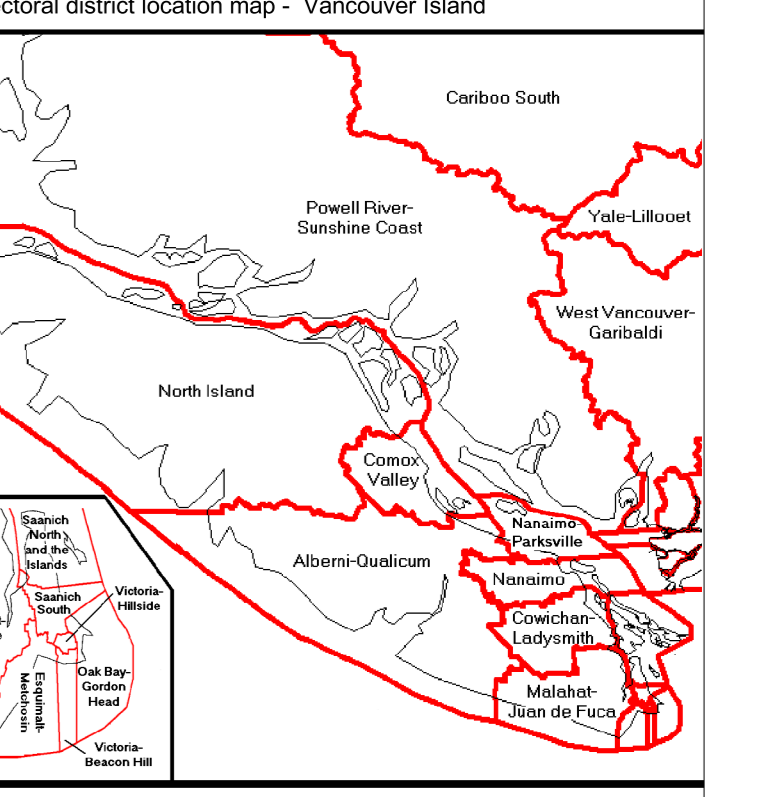

MAP A - Northwest
MAP B - Northeast
MAP C - South

Index of voting areas

VA	MAP	VA	MAP	VA	MAP
2	A B C	47	B C	82	C D
3	A B	48	B C	83	B C
4	A B	49	B C	84	B C
5	A B	50	C	85	B C
6	A B	51	B C	86	B C
7	A B	52	B C	87	B C
8	A B	53	B C	88	B C
9	A B	54	B C	89	B C
10	A B	55	B C	90	B C
11	A B	56	B C	91	B C
12	A B	57	B C	92	B C
13	A B	58	B C	93	B C
14	A B	59	B C	94	B C
15	A B	60	B C	95	B C
16	A B	61	B C	96	B C
17	B C	62	B C	97	B C
18	B C	63	B C	98	B C
19	B C	64	B C	99	B C
20	B C	65	B C	100	B C
21	B C	66	B C	101	B C
22	B C	67	B C	102	B C
23	B C	68	B C	103	B C
24	B C	69	B C	104	B C
25	B C	70	B C	105	B C
26	B C	71	B C	106	B C
27	B C	72	B C	107	B C
28	B C	73	B C	108	B C
29	B C	74	B C	109	B C
30	B C	75	B C	110	B C
31	B C	76	B C	111	B C
32	B C	77	B C		
33	B C	78	B C		
34	B C	79	B C		
35	B C	80	B C		
36	B C	81	B C		
37	B C	82	B C		
38	B C	83	B C		
39	B C	84	B C		
40	B C	85	B C		
41	B C	86	B C		
42	B C	87	B C		
43	B C	88	B C		
44	B C	89	B C		
45	B C	90	B C