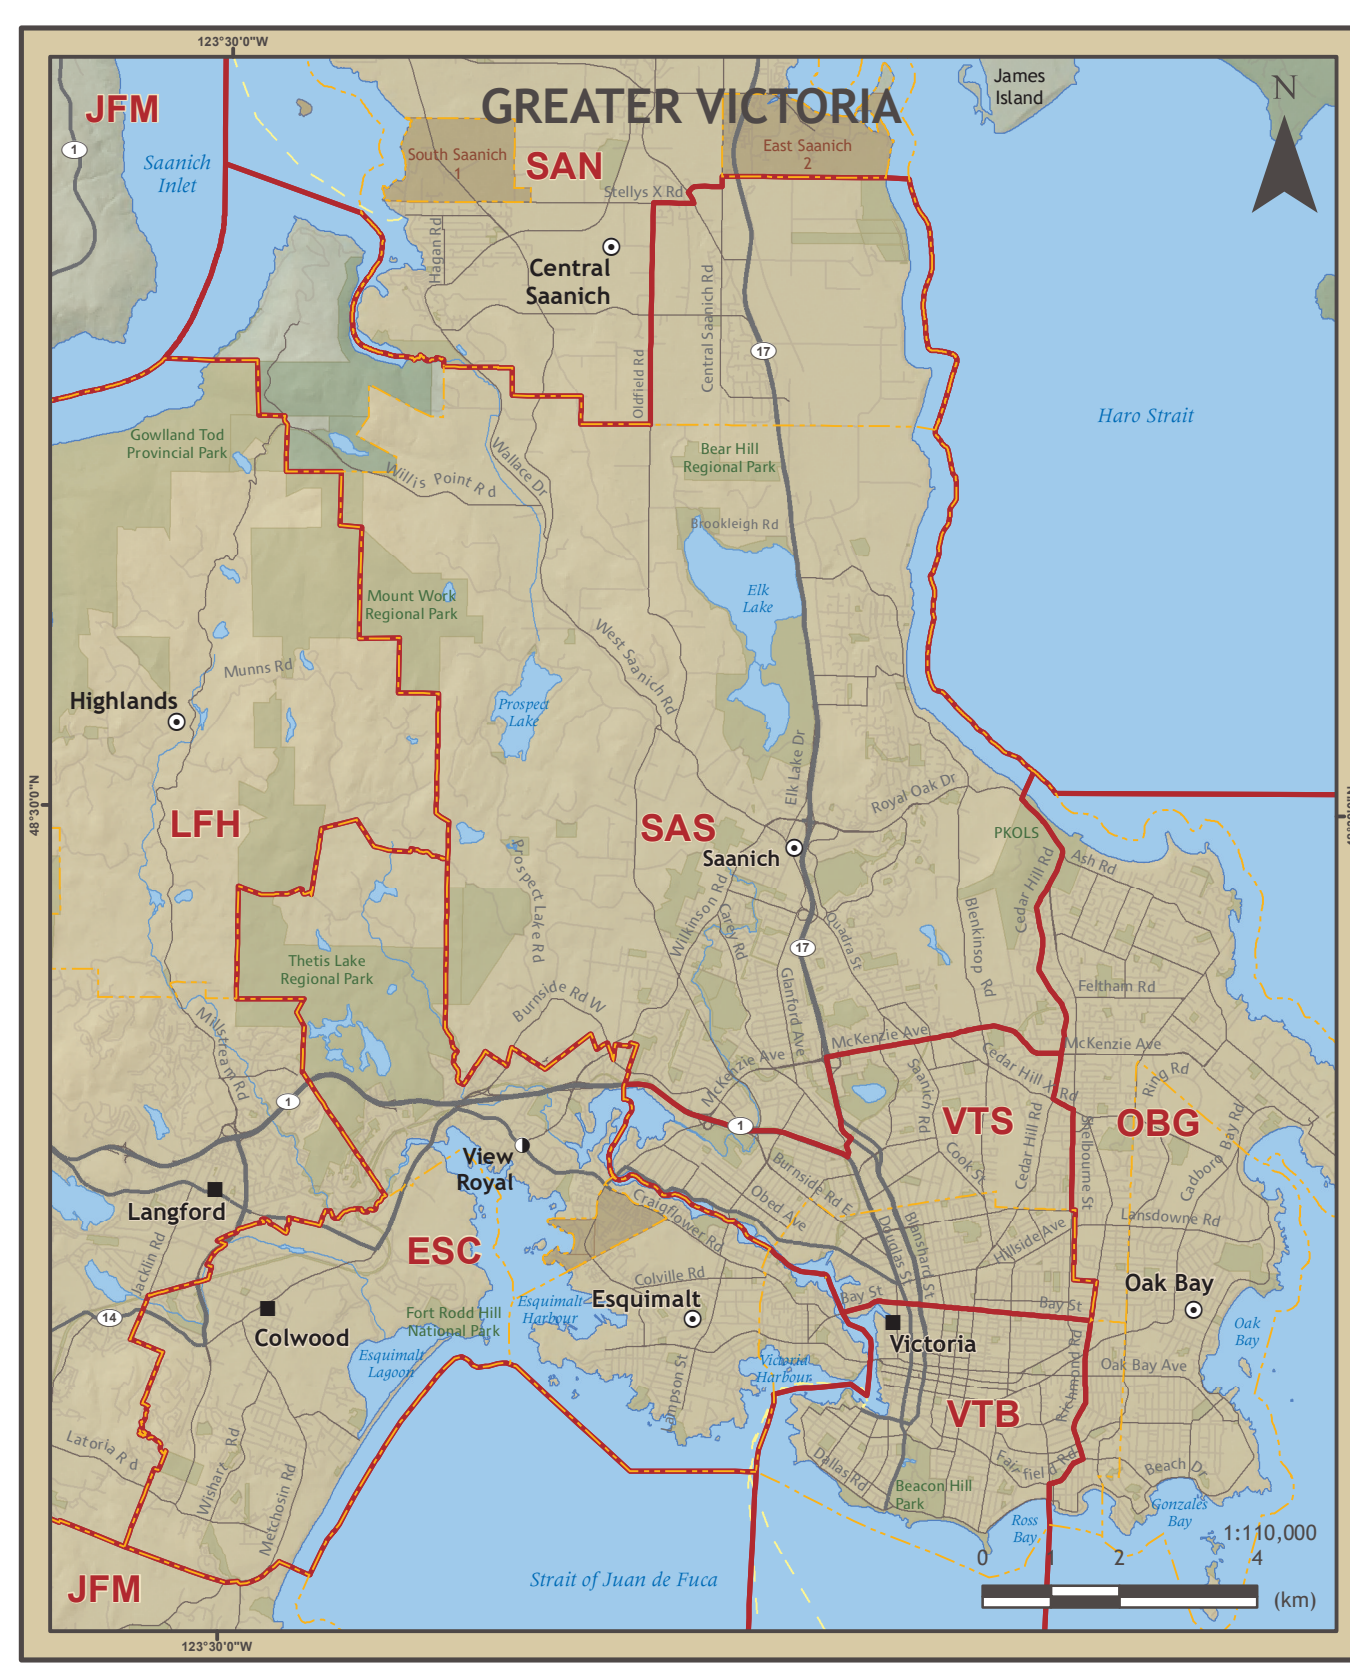

LEGEND

City	Highway	Treaty Lands
District Municipality	Ferry	Indian Reserve
Town	Watercourse	Municipal Area
Village	Waterbody	Time Zone
Community	Glacier	Admin. Boundary
	Park	Electoral Boundary